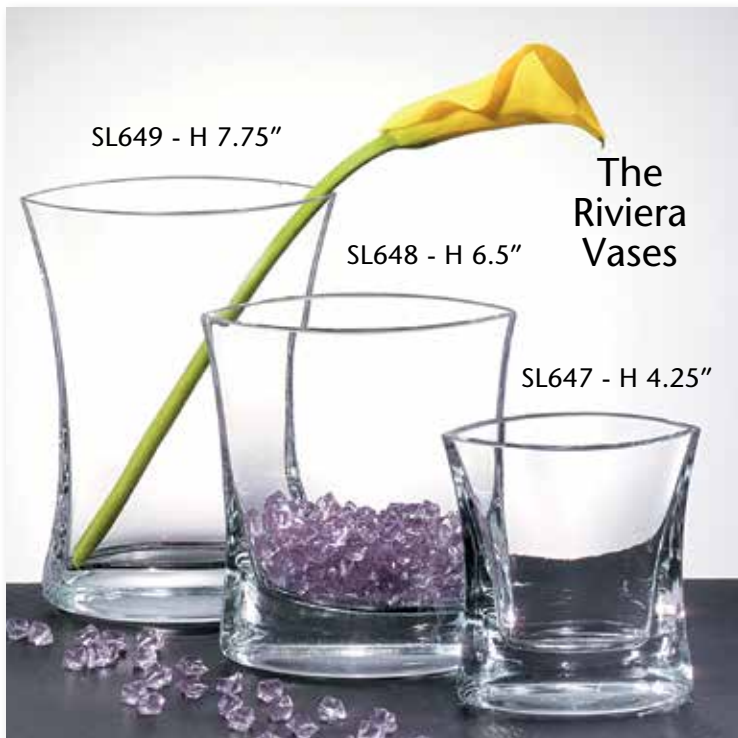

SL649 - H 7.75"

SL648 - H 6.5"

SL647 - H 4.25"

The Riviera Vases