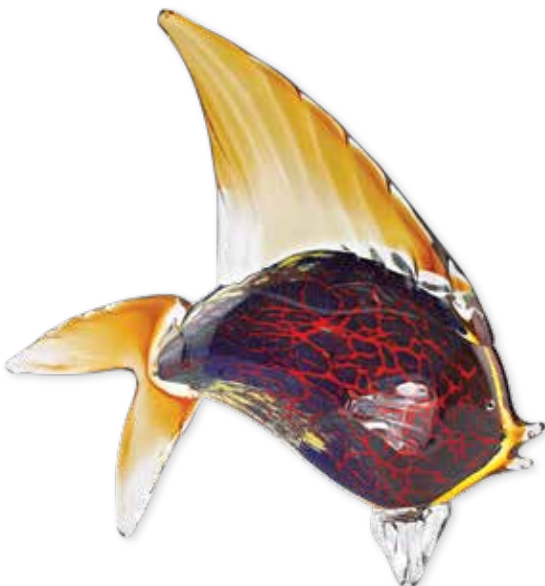

J268
H15.5" x L 18"
Firestorm Tropical Fish