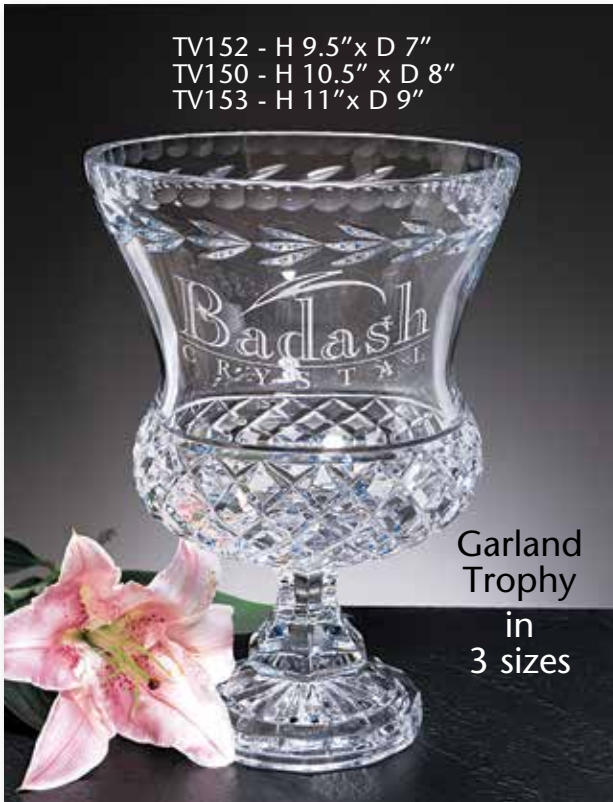

TV152 - H 9.5" x D 7"
TV150 - H 10.5" x D 8"
TV153 - H 11" x D 9"

Garland
Trophy
in
3 sizes